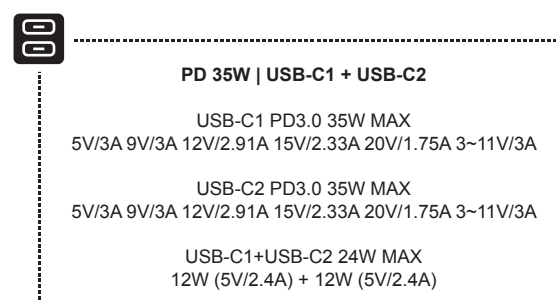

cubenest

Scan for multi-language user manual

PowerCube

| Rewirable |

| Rewirable USB PD 20W |

| Rewirable USB PD 35W |

COMPATIBLE WITH FAST CHARGING PROTOCOLS:

PD3.0, PD2.0, PPS, QC4.0+, QC3.0, QC2.0, DCP, FCP, SCP, AFC, APPLE 2.4, SAMSUNG 2.0, BC1.2, PE2.0, PE1.1

①
EN Detachable plug
CZ Odnímatelná zástrčka
SK Odnímateľná zástrčka
PL Odpinana wtyczka
FR Fiche détachable

②
EN Expandable travel plugs
CZ Rozšířitelné cestovní zástrčky
SK Rozšíriteľné cestovné zástrčky
PL Rozszerzalne wtyczki podróżne
FR Prises de voyage extensibles

③
EN Replaceable fuse
CZ Vyměnitelná pojistka
SK Vymeniteľná poistka
PL Wymienny bezpiecznik
FR Fusible remplaçable

EN With the high-power USB port, cell phones and other electronic products can directly be charged from your desktop.
CZ Pomocí vysokorychlostního USB portu můžete snadněji nabíjet mobily a další elektronická zařízení přímo z vašeho stolu.
SK Vďaka vysokorychlostnému USB portu môžete ľahšie a rýchlejšie nabíjať mobily a ďalšie elektronické zariadenia priamo z Vášho stola.
PL Port USB dużej mocy umożliwia ładowanie telefonów i innych urządzeń.
FR Avec le port USB haute puissance, les téléphones cellulaires et autres électroniques peuvent être directement chargé sur votre bureau.

Simplified EU Declaration of Conformity - Hereby, cubenest declares that the radio equipment type PowerCube is in compliance with Directive 2014/53/EU. The full text of the EU declaration of conformity is available at the following internet address: <http://www.cubenest.eu>.