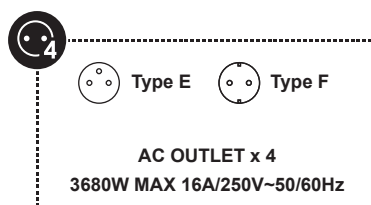

cubenest

Scan for multi-language user manual

PowerCube

| Rewirable |

| Rewirable USB PD 20W |

| Rewirable USB PD 35W |

COMPATIBLE WITH FAST CHARGING PROTOCOLS:

PD3.0, PD2.0, PPS, QC4.0+, QC3.0, QC2.0, DCP, FCP, SCP, AFC, APPLE 2.4, SAMSUNG 2.0, BC1.2, PE2.0, PE1.1