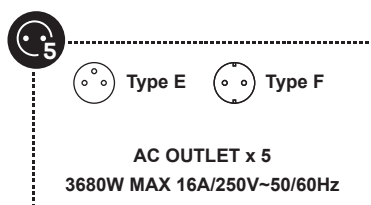

cubenest

Scan for multi-language user manual

PowerCube

| Rewirable |

| Rewirable USB PD 20W |

| Rewirable USB PD 35W |

COMPATIBLE WITH FAST CHARGING PROTOCOLS:

PD3.0, PD2.0, PPS, QC4.0+, QC3.0, QC2.0, DCP, FCP, SCP, AFC, APPLE 2.4, SAMSUNG 2.0, BC1.2, PE2.0, PE1.1