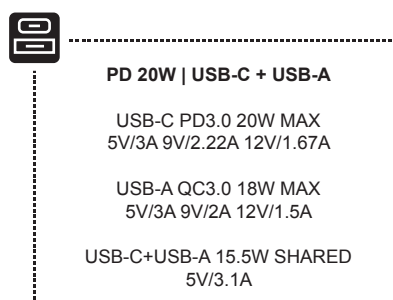

cubenest

Scan for multi-language user manual

PowerCube

| Rewirable |

| Rewirable USB PD 20W |

| Rewirable USB PD 35W |

COMPATIBLE WITH FAST CHARGING PROTOCOLS:

PD3.0, PD2.0, PPS, QC4.0+, QC3.0, QC2.0, DCP, FCP, SCP, AFC, APPLE 2.4, SAMSUNG 2.0, BC1.2, PE2.0, PE1.1