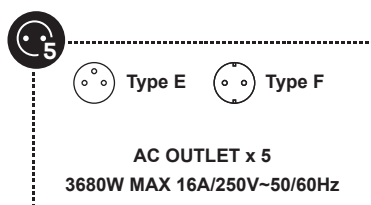

cubenest

Scan for multi-language user manual

PowerCube | Original | | Original USB PD 20W | | Original USB PD 35W |

COMPATIBLE WITH FAST CHARGING PROTOCOLS:

PD3.0, PD2.0, PPS, QC4.0+, QC3.0, QC2.0, DCP, FCP, SCP, AFC, APPLE 2.4, SAMSUNG 2.0, BC1.2, PE2.0, PE1.1