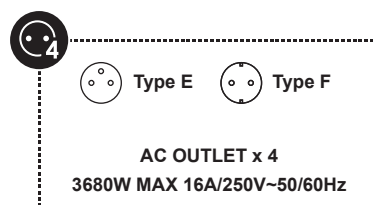

cubenest

Scan for multi-language user manual

PowerCube | Original | | Original USB PD 20W | | Original USB PD 35W |

COMPATIBLE WITH FAST CHARGING PROTOCOLS:

PD3.0, PD2.0, PPS, QC4.0+, QC3.0, QC2.0, DCP, FCP, SCP, AFC, APPLE 2.4, SAMSUNG 2.0, BC1.2, PE2.0, PE1.1